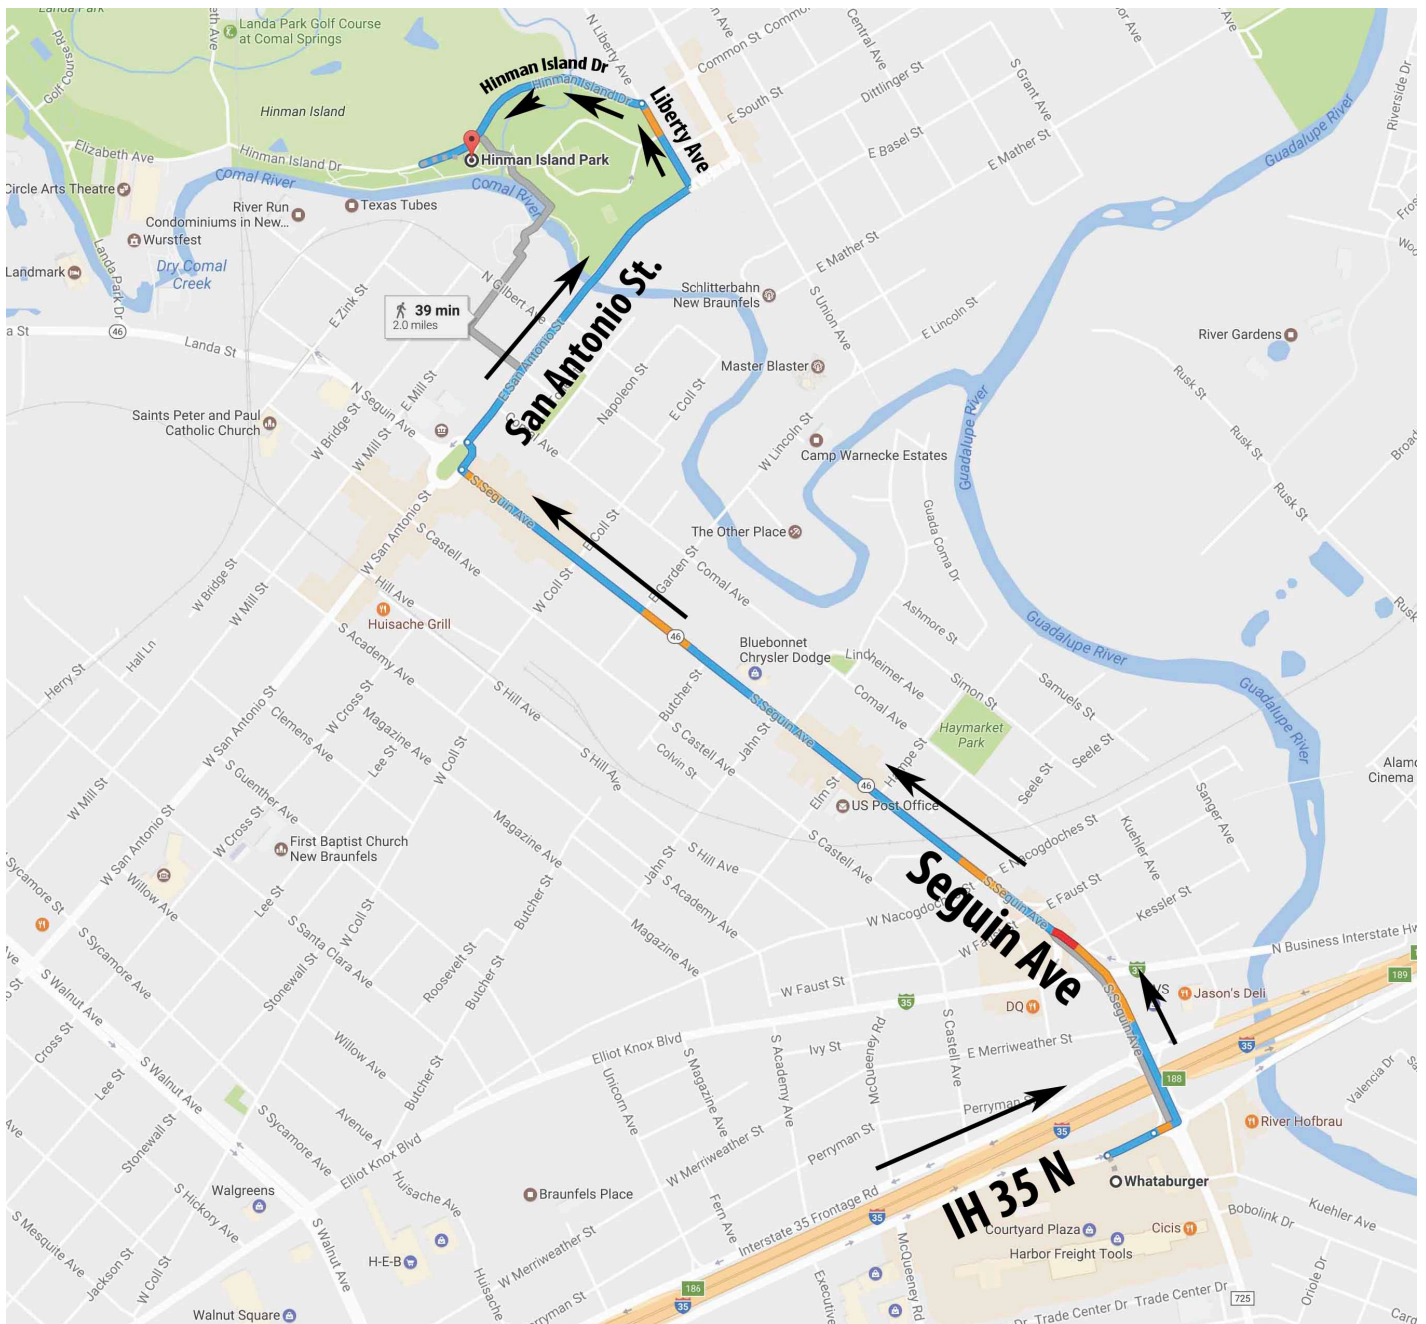

# Comal River - Hinman Island New Braunfels

**IH 35 North to New Braunfels**  
**Exit Seguin Ave (187) Left**  
**San Antonio St Right**  
**Liberty St. Left**  
**Hinman Island Drive Left**

**We will be gathering by the River just below the Playground.**