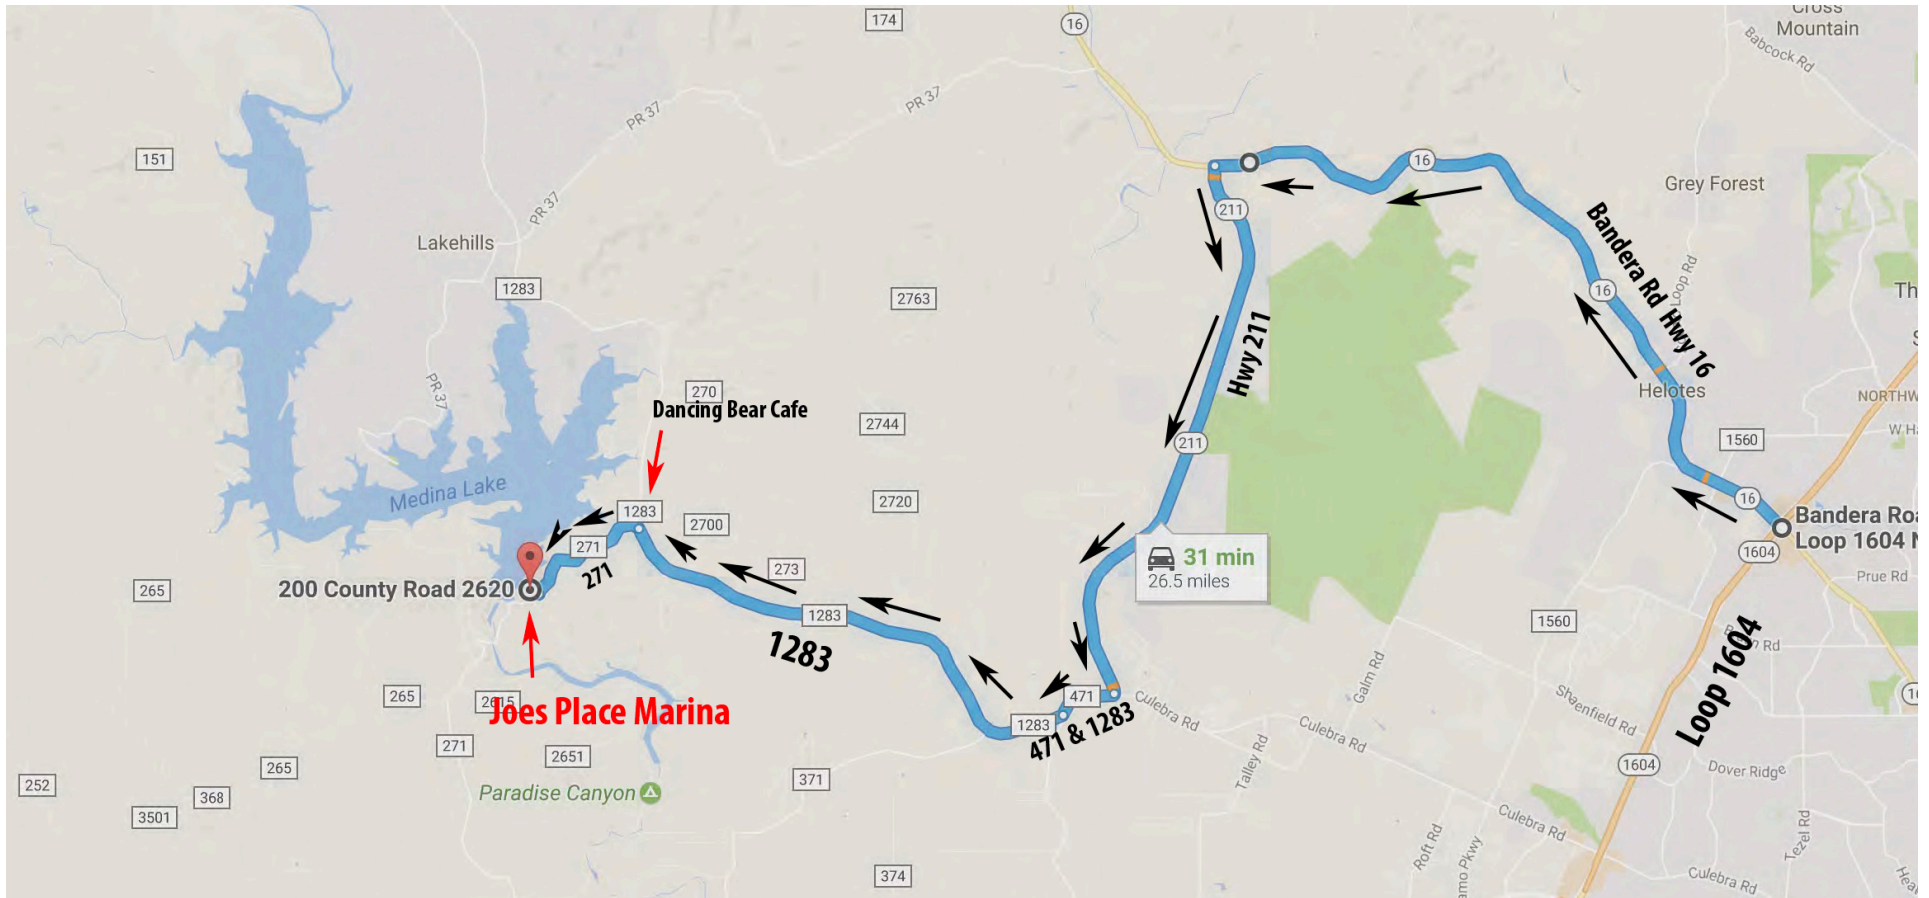

Joes Place Medina Lake

Take Bandera Rd or Hwy 16 West

Hwy 211 Left

Hwy 471 Right

Hwy 1283 Right

Hwy 271 Left

Look for the Sign "Joes Place"

Be sure to Bring Cash for Entry Fee.